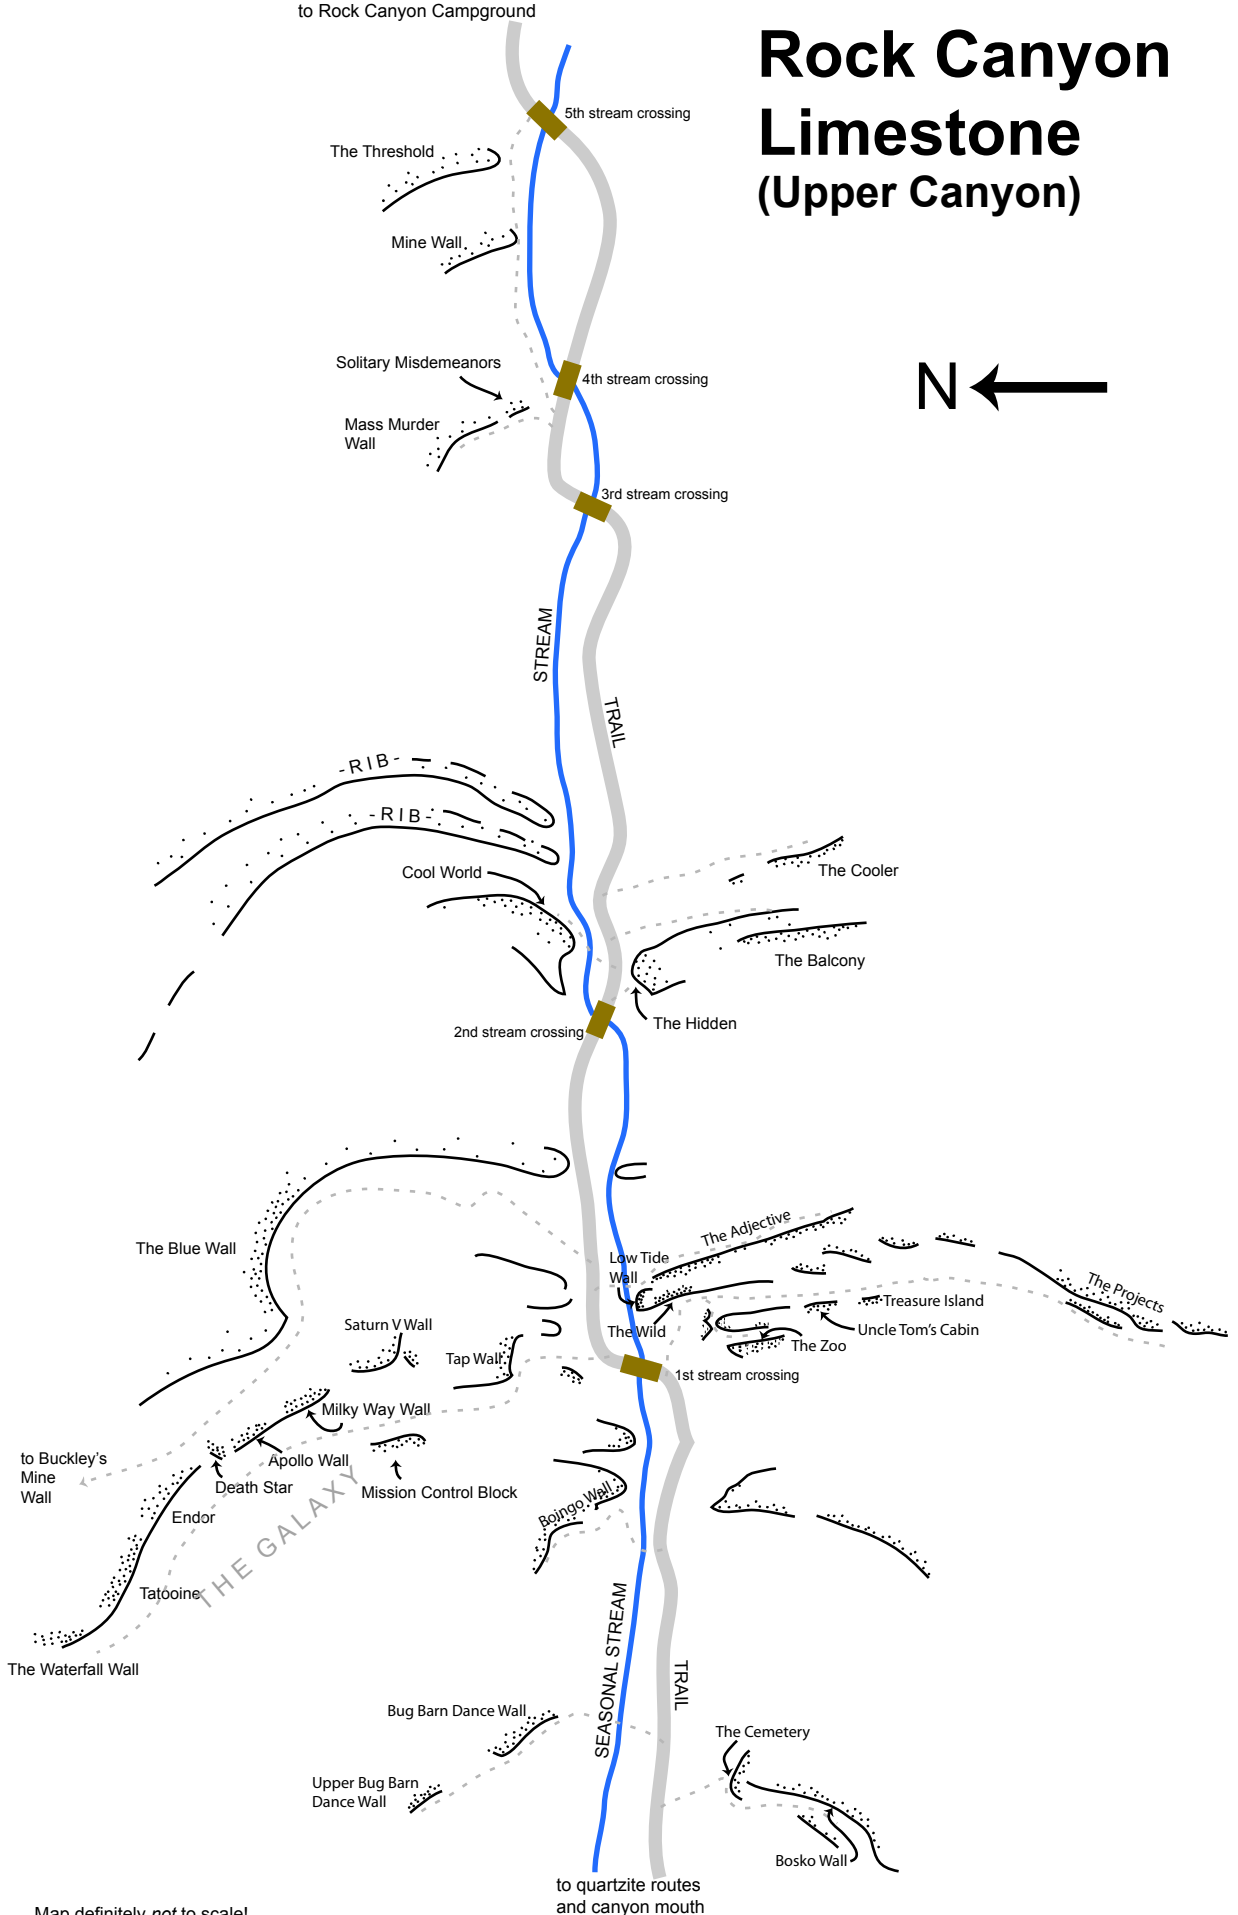

Rock Canyon Limestone (Upper Canyon)

Map definitely *not* to scale!
 Drawn by Tristan Higbee,

to quartzite routes
 and canyon mouth